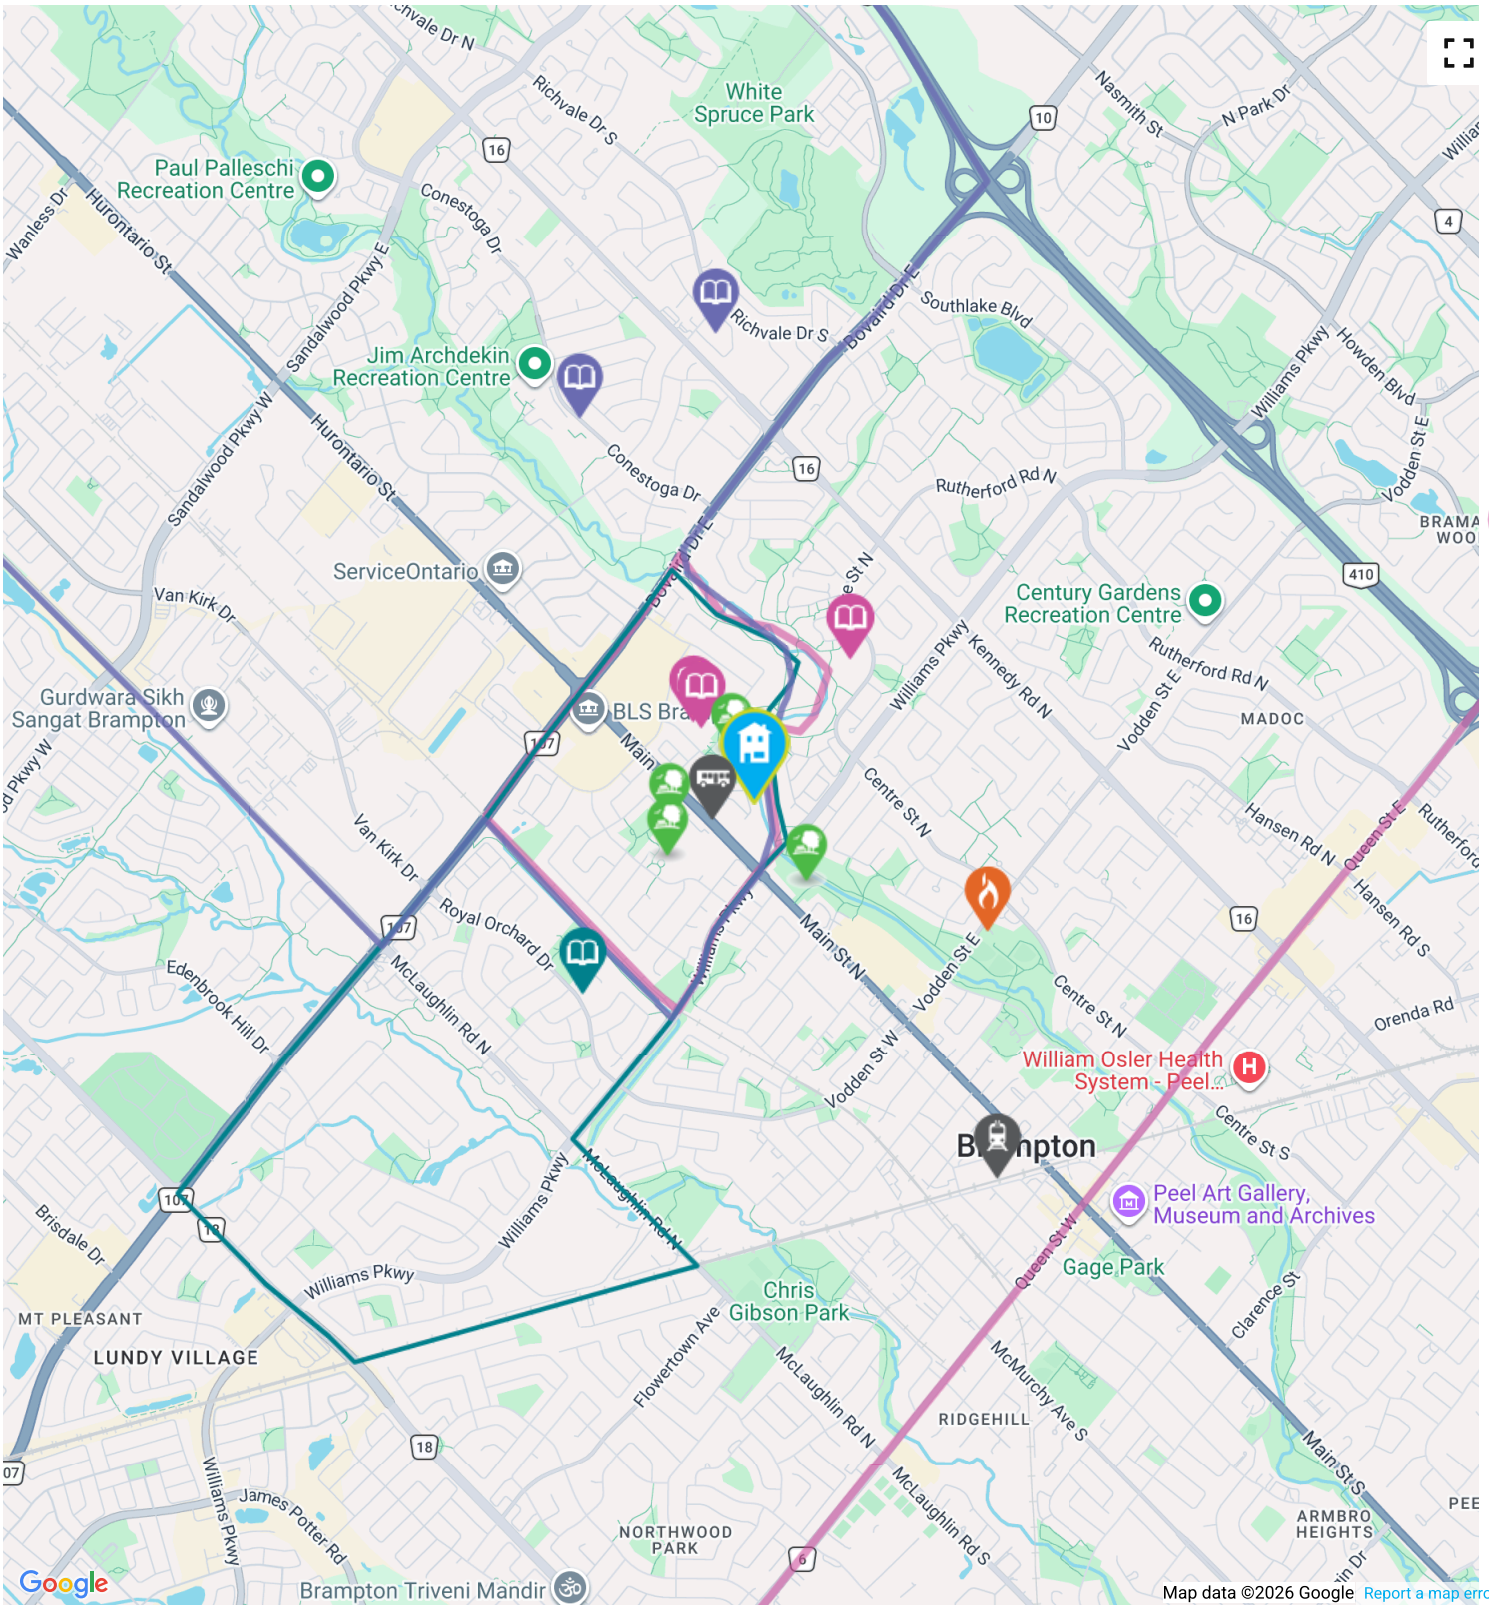

- Elementary Schools
- Middle Schools
- High Schools
- Transit
- Safety
- Elementary Attendance Zone
- Middle Attendance Zone
- High Attendance Zone
- Parks

HoodQ

Disclaimer: These materials have been prepared for the HoodQ Homebuyer Hub and are not intended to solicit buyers or sellers currently under contract with a brokerage. By accessing this information you have agreed to our terms of service, which are hereby incorporated by reference. This information may contain errors and omissions. You are not permitted to rely on the contents of this information and must take steps to independently verify its contents with the appropriate authorities (school boards, governments etc.). As a recipient of this information, you agree not to hold us, our licensors or the owners of the information liable for any damages, howsoever caused.